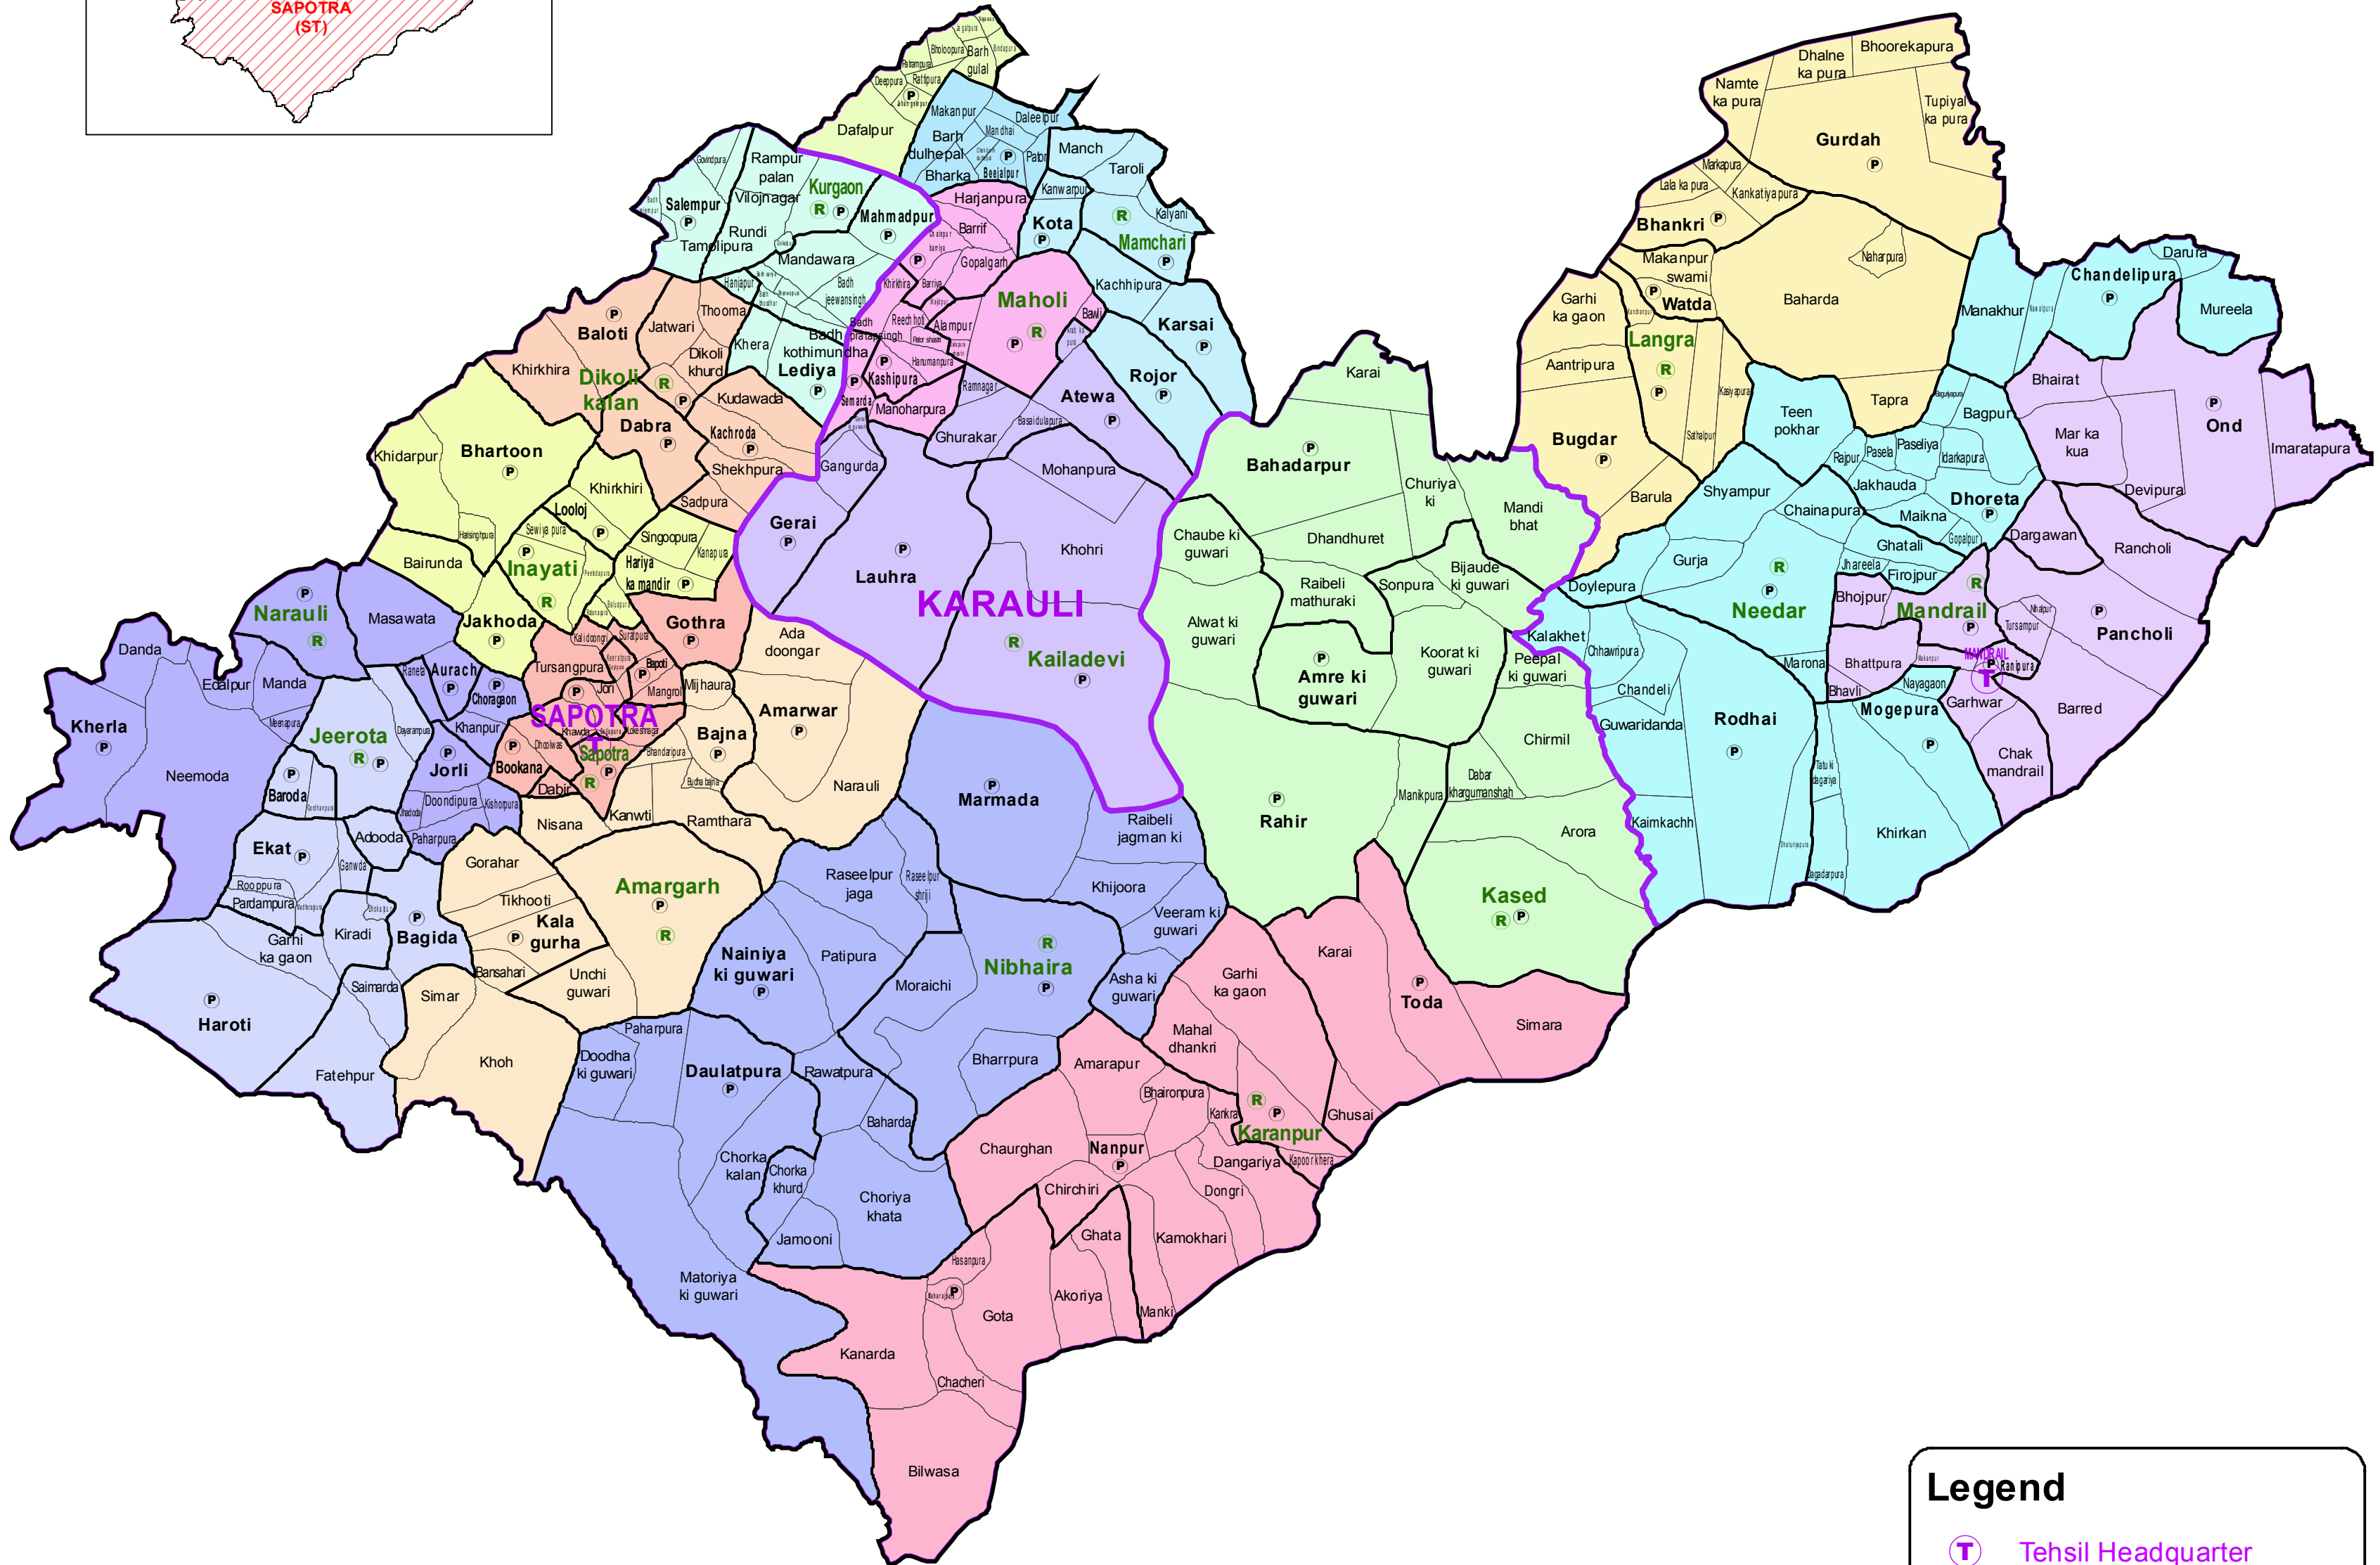

ASSEMBLY CONSTITUENCY - SAPOTRA (ST)-84 DISTRICT - KARAU LI

Legend

- T Tehsil Headquarter
- R ILR Headquarter
- P Patwar Circle Headquarter
- Tehsil Name Tehsil Boundary
- ILR Circle Name ILR Circle Boundary
- Patwar Circle Boundary Patwar Circle Boundary
- Village Name Village Boundary