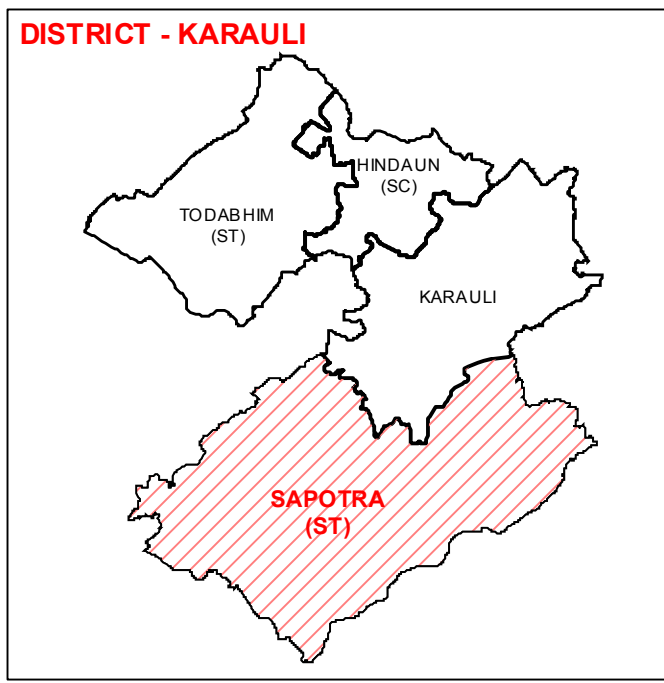

ASSEMBLY CONSTITUENCY - SAPOTRA (ST)-84 DISTRICT - KARAU LI

Legend

- T Tehsil Headquarter
- R ILR Headquarter
- P Patwar Circle Headquarter
- Tehsil Name Tehsil Boundary
- ILR Circle Name ILR Circle Boundary
- Patwar Circle Boundary Patwar Circle Boundary
- Village Name Village Boundary